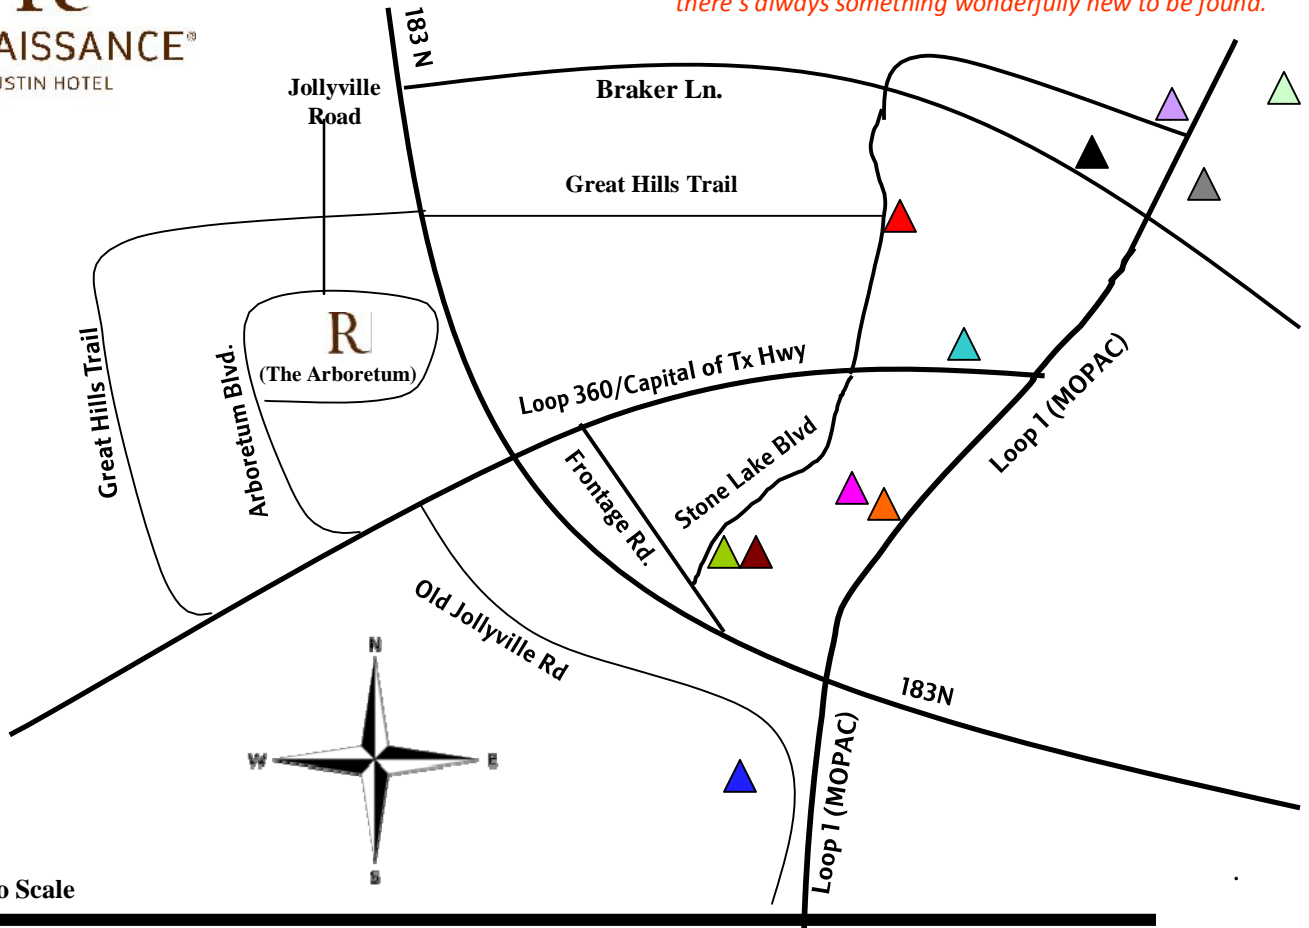

*No matter where or why you travel,
 there's always something wonderfully new to be found.*

Not to Scale

OVERFLOWHOTELDIRECTORY

- | | |
|---|---|
|  Courtyard by Marriott – 1.0 mile | 512-502-8100 * |
|  Residence Inn by Marriott – 1.0 mile | 512-502-8200 * |
|  TownPlace Suites by Marriott – 1.2 miles | 512-231-9360 (Shuttle Service Available) |
|  Springhill Suites by Marriott – 1.8 miles | 512-349-0444 |
|  Fairfield Inn and Suites – 1.9 miles | 512-527-0734 (Shuttle Service Available) |
|  Hyatt Place – 1.7 miles | 512-231-8491 (Shuttle Service Available) |
|  Embassy Suites Arboretum – 1.7 miles | 512-372-8771 (Shuttle Service Available) |
|  Hampton Inn Arboretum- 1.8 miles | 512-349-9898 (Shuttle Service Available) |
|  Holiday Inn Arboretum – 1.7 miles | 512-343-0888 |
|  Staybridge Suites - 0.8 miles | 512-349-0888 (Shuttle Service Available) |
|  Westin at the Domain – 2.6 miles | 512-832-4197 |

*No Shuttle on Property, however, can negotiate into contract at a cost if needed
 Shuttle Service Available – Limits service to 3-5 mile radius. Hours of operation vary