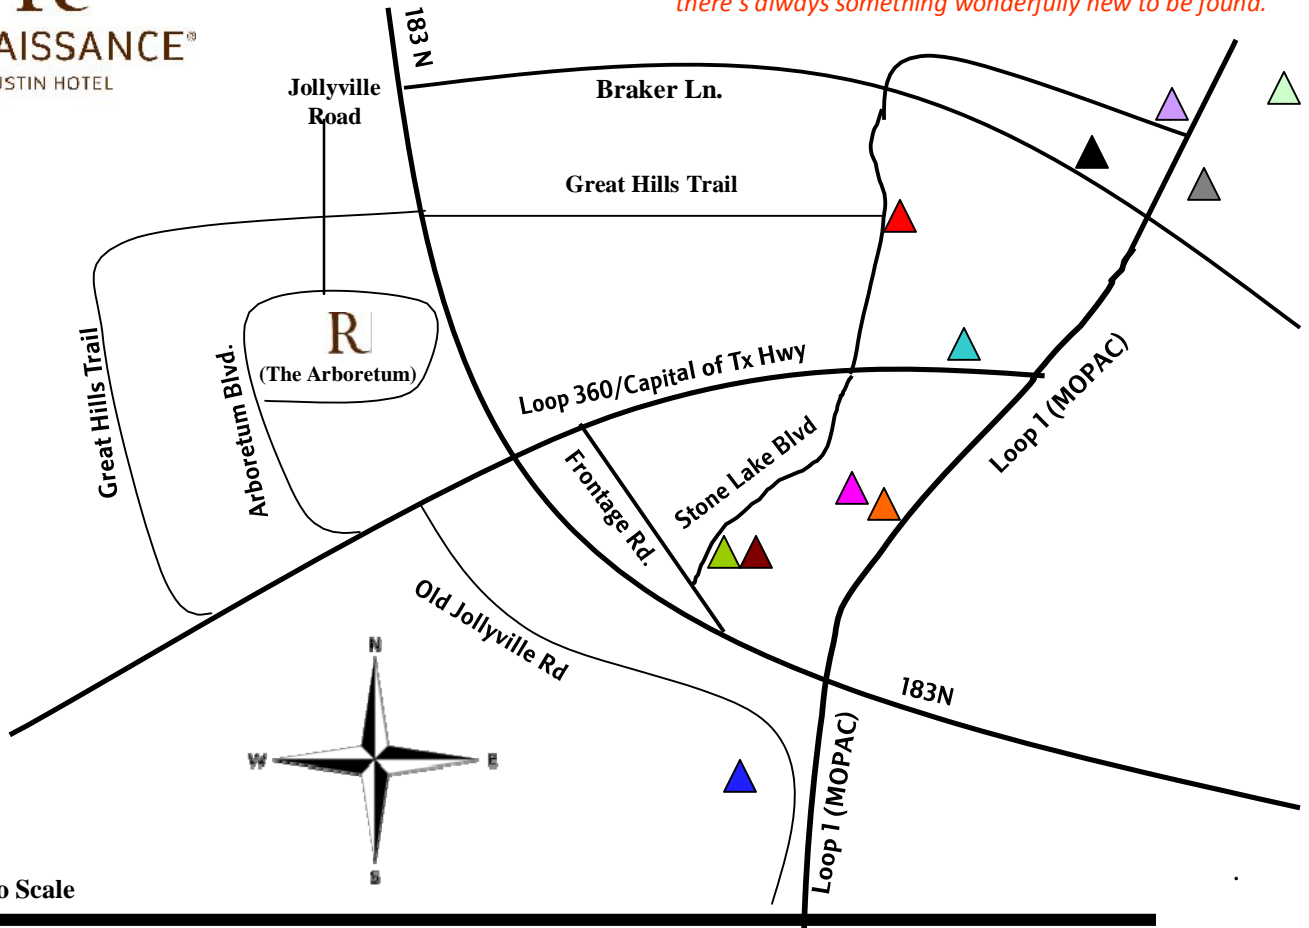

*No matter where or why you travel,  
 there's always something wonderfully new to be found.*

Not to Scale

**OVERFLOWHOTELDIRECTORY**

- |   |   |
|---|---|
|  Courtyard by Marriott – 1.0 mile          | <b>512-502-8100 *</b>                           |
|  Residence Inn by Marriott – 1.0 mile      | <b>512-502-8200 *</b>                           |
|  TownPlace Suites by Marriott – 1.2 miles  | <b>512-231-9360</b> (Shuttle Service Available) |
|  Springhill Suites by Marriott – 1.8 miles | <b>512-349-0444</b>                             |
|  Fairfield Inn and Suites – 1.9 miles      | <b>512-527-0734</b> (Shuttle Service Available) |
|  Hyatt Place – 1.7 miles                   | <b>512-231-8491</b> (Shuttle Service Available) |
|  Embassy Suites Arboretum – 1.7 miles      | <b>512-372-8771</b> (Shuttle Service Available) |
|  Hampton Inn Arboretum- 1.8 miles          | <b>512-349-9898</b> (Shuttle Service Available) |
|  Holiday Inn Arboretum – 1.7 miles         | <b>512-343-0888</b>                             |
|  Staybridge Suites - 0.8 miles             | <b>512-349-0888</b> (Shuttle Service Available) |
|  Westin at the Domain – 2.6 miles          | <b>512-832-4197</b>                             |

\*No Shuttle on Property, however, can negotiate into contract at a cost if needed  
 Shuttle Service Available – Limits service to 3-5 mile radius. Hours of operation vary